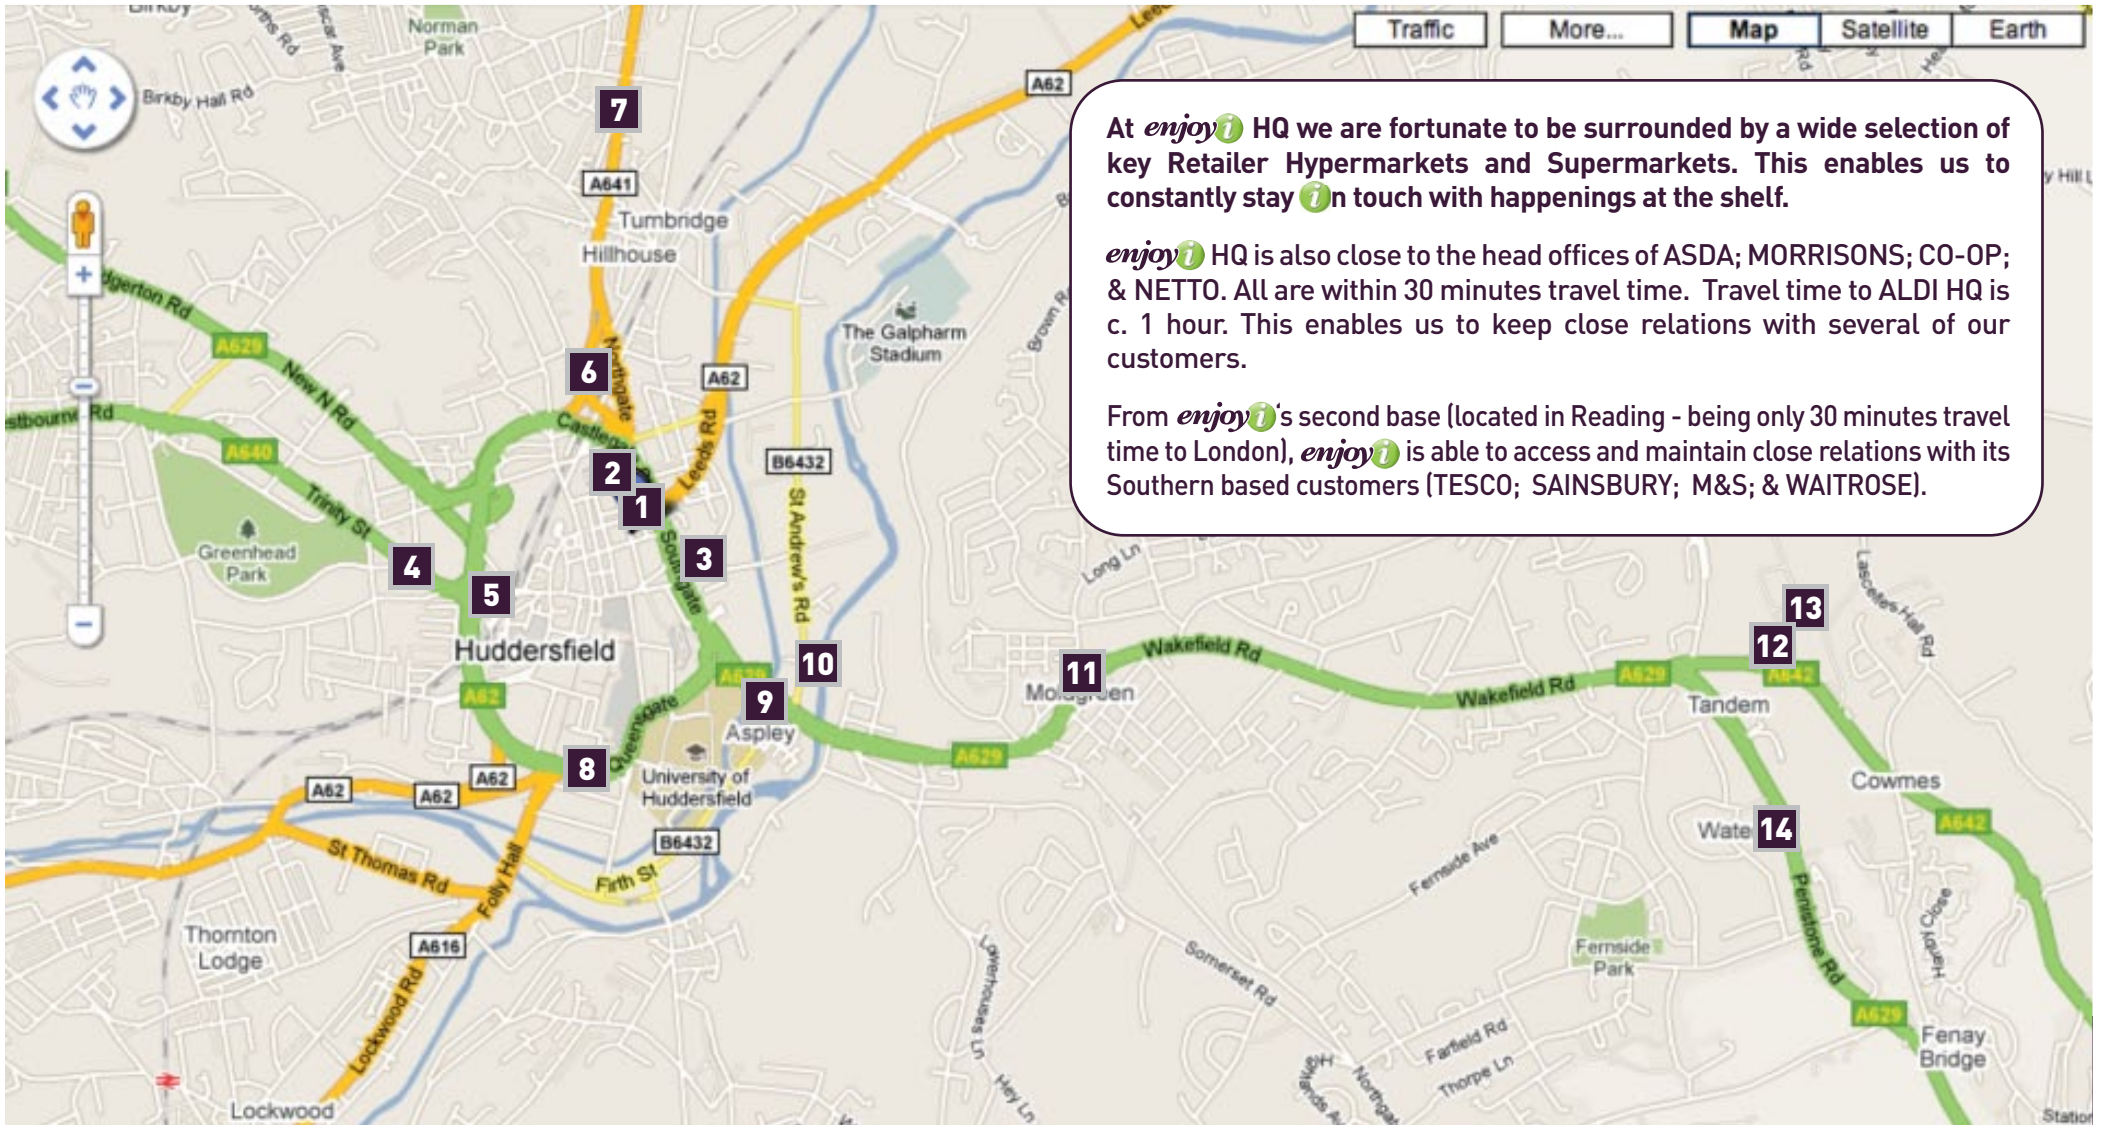

## BY CAR

Enjoy-I HQ is centrally located on the ring road around Huddersfield town. Huddersfield can be easily reached and is well signposted from the M1 motorway (junction 38, or 39) if travelling from North or South, or from the M62 motorway (junction 23, or 24, or 25) if travelling from East or West.

## NEAREST AIRPORT

Leeds / Bradford airport is approximately 30 minutes drive by taxi from Enjoy-I HQ.

Manchester airport is approximately 45 minutes drive by taxi from Enjoy-I HQ.

## NEAREST TRAIN STATION

Huddersfield train station is located only 300 metres from Enjoy-I HQ. From the train station exit, proceed straight across St. Georges Square. Northumberland St. is then directly in front of you. Proceed down the hill for approx 300 metres until you reach The Media Centre complex (which will appear on your left).

Huddersfield is well serviced by direct connections from main line train stations at Wakefield, or Leeds, or Manchester.

**ENJOY-I USEFUL LOCATIONS**